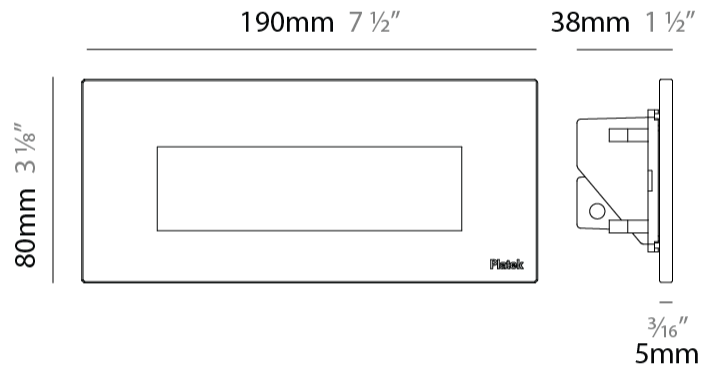

PROJECT
TYPE
SPECIFIER
QUANTITY
DATE

SPIARE RECESSED

E9R153-

base number   Finish
Options

1. To build a product code in our configurator select the specify button on the base model # product page
2. To build a manual product code on this datasheet choose from the options listed below in blue font and add the suffix to the base model #

GENERAL

Series: Spiare
Partner: Platek
Division: Exterior
Installation: Recessed
Product Type: Step Light
Mounting Location: Wall
Light Distribution: Direct

PHYSICAL

Shape: Rectangle
Length (mm): 190
Length (in): 7 ½
Height (mm): 80
Depth (mm): 37.5
Height (in): 3 ⅙
Depth (in): 1 ½
Installation Requirement: For exterior installation in concrete only. Not available for Drywall installation.
Diffuser: Clear tempered glass
Fixture Finish: [BLK](#) / [WHI](#) / [GRY](#) / [ANT](#) / [BRZ](#)
Fixture Material: Aluminum Die Cast
Cut-out Measurements: 200 x 44.5mm

ELECTRICAL

Lamp Type: LED
Input Wattage (W): 8
Dimming: Non-Dimmable
Driver Included: No
Driver Location: Remote
Driver Type: Constant Voltage - 120 Vac
Driver Class: Class 2
Housing: ENCP4
Input Voltage (V): 120
Output Voltage (V): 24

LED

Number of LEDs: 1
Color Temperature (°K): 3000
Max. Delivered Lumen (lm): 150
Nominal Lumen (lm): 550
CRI: >80 CRI
Lamp Life (hrs): 50000

OPTICAL

Beam Angle: Asymmetrical

RATINGS AND CERTIFICATIONS

Certified By: Certified for North American Standards
IP rating: IP66
IK Rating: IK05