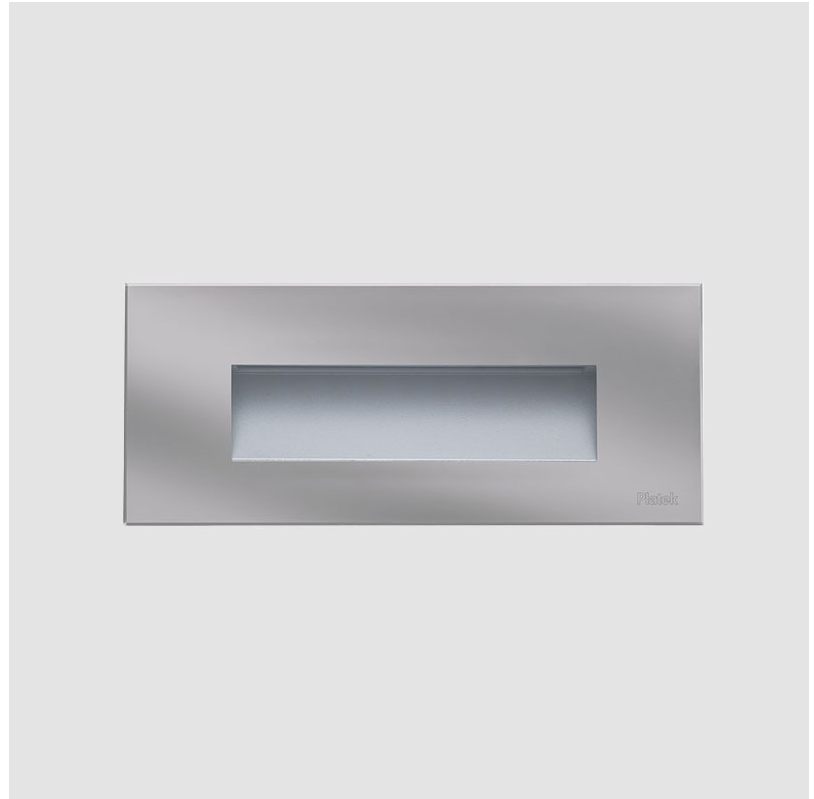

PROJECT
TYPE
SPECIFIER
QUANTITY
DATE

SPIARE RECESSED

E9R153-

base number   Finish
Options

1. To build a product code in our configurator select the specify button on the base model # product page
2. To build a manual product code on this datasheet choose from the options listed below in blue font and add the suffix to the base model #

GENERAL

Series: Spiare
Partner: Platek
Division: Exterior
Installation: Recessed
Product Type: Step Light
Mounting Location: Wall
Light Distribution: Direct

PHYSICAL

Shape: Rectangle
Length (mm): 190
Length (in): 7 ½
Height (mm): 80
Depth (mm): 37.5
Height (in): 3 ⅙
Depth (in): 1 ½
Installation Requirement: For exterior installation in concrete only. Not available for Drywall installation.
Diffuser: Clear tempered glass
Fixture Finish: [BLK](#) / [WHI](#) / [GRY](#) / [ANT](#) / [BRZ](#)
Fixture Material: Aluminum Die Cast
Cut-out Measurements: 200 x 44.5mm

ELECTRICAL

Lamp Type: LED
Input Wattage (W): 8
Dimming: Non-Dimmable
Driver Included: No
Driver Location: Remote
Driver Type: Constant Voltage - 120 Vac
Driver Class: Class 2
Housing: ENCP4
Input Voltage (V): 120
Output Voltage (V): 24

LED

Number of LEDs: 1
Color Temperature (°K): 3000
Max. Delivered Lumen (lm): 150
Nominal Lumen (lm): 550
CRI: >80 CRI
Lamp Life (hrs): 50000

OPTICAL

Beam Angle: Asymmetrical

RATINGS AND CERTIFICATIONS

Certified By: Certified for North American Standards
IP rating: IP66
IK Rating: IK05