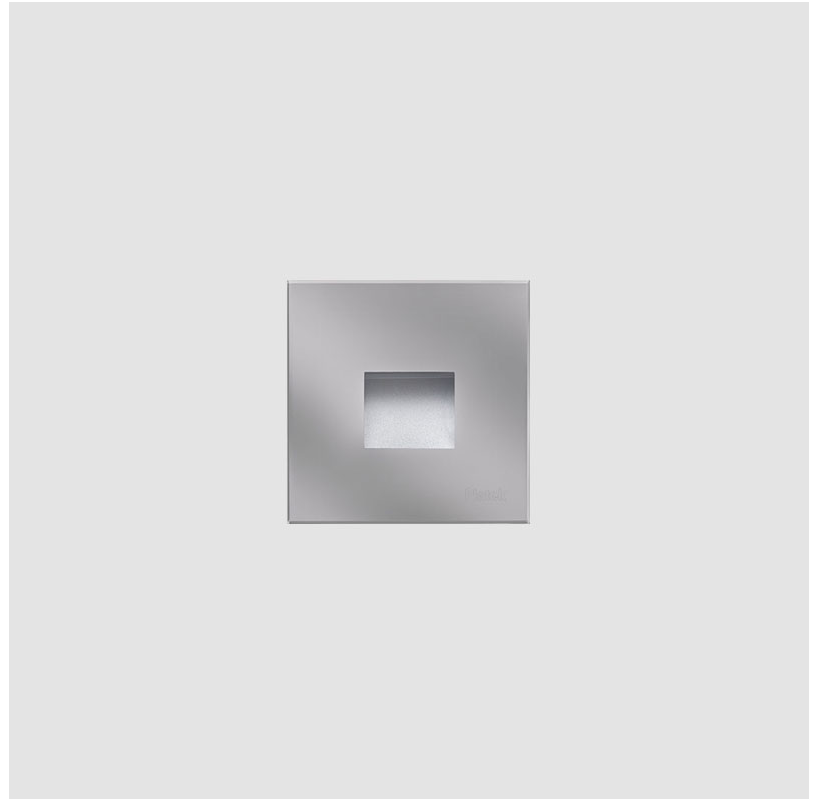

GENERAL

Series: Spiare _____
Partner: Platek _____
Division: Exterior _____
Installation: Recessed _____
Product Type: Step Light _____
Mounting Location: Wall _____
Light Distribution: Direct _____

PHYSICAL

Shape: Square _____
Length (mm): 80 _____
Length (in): 3 1/8 _____
Height (mm): 80 _____
Depth (mm): 37.5 _____
Height (in): 3 1/8 _____
Depth (in): 1 1/2 _____
Installation Requirement: For exterior installation in concrete only. Not available for Drywall installation. _____
Diffuser: Clear tempered glass _____
Fixture Finish: [BLK](#) / [WHI](#) / [GRY](#) / [ANT](#) / [BRZ](#) _____
Fixture Material: Aluminum Die Cast _____
Cut-out Measurements: 200 x 44.5mm _____

ELECTRICAL

Lamp Type: LED (Zhaga Standard) _____
Input Wattage (W): 2.5 _____
Total Output Wattage (W): 1.9 _____
Dimming: Non-Dimmable _____
Driver Included: Yes _____
Driver Location: Remote _____
Driver Type: Constant Voltage - 120 Vac _____
Driver Class: Class 2 _____
Input Voltage (V): 120 _____
Output Voltage (V): 24 _____

LED

Number of LEDs: 1 _____
Color Temperature (°K): 3000 _____
Max. Delivered Lumen (lm): 25 _____
Nominal Lumen (lm): 250 _____
CRI: >80 CRI _____
Lamp Life (hrs): 50000 _____

OPTICAL

Beam Angle: Asymmetrical _____

RATINGS AND CERTIFICATIONS

Certified By: Certified for North American Standards _____
IP rating: IP66 _____
IK Rating: IK05 _____