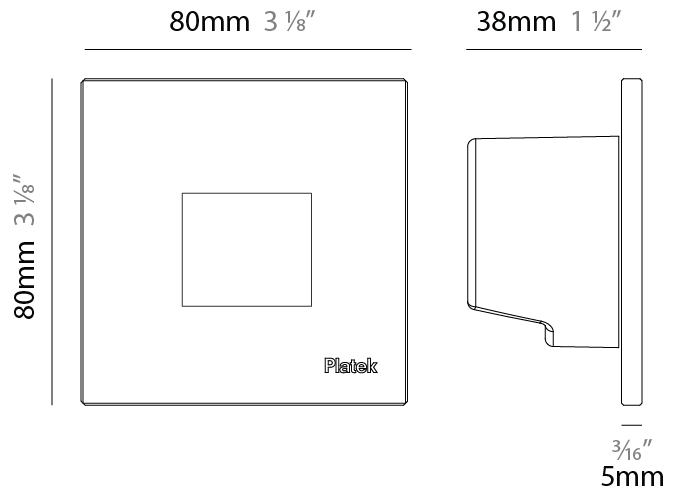

GENERAL

Series: Spiare _____
Partner: Platek _____
Division: Exterior _____
Installation: Recessed _____
Product Type: Step Light _____
Mounting Location: Wall _____
Light Distribution: Direct _____

PHYSICAL

Shape: Square _____
Length (mm): 80 _____
Length (in): 3 1/8 _____
Height (mm): 80 _____
Depth (mm): 37.5 _____
Height (in): 3 1/8 _____
Depth (in): 1 1/2 _____
Installation Requirement: For exterior installation in concrete only. Not available for Drywall installation. _____
Diffuser: Clear tempered glass _____
Fixture Finish: [BLK](#) / [WHI](#) / [GRY](#) / [ANT](#) / [BRZ](#) _____
Fixture Material: Aluminum Die Cast _____
Cut-out Measurements: 200 x 44.5mm _____

ELECTRICAL

Lamp Type: LED (Zhaga Standard) _____
Input Wattage (W): 2.5 _____
Total Output Wattage (W): 1.9 _____
Dimming: Non-Dimmable _____
Driver Included: Yes _____
Driver Location: Remote _____
Driver Type: Constant Voltage - 120 Vac _____
Driver Class: Class 2 _____
Input Voltage (V): 120 _____
Output Voltage (V): 24 _____

LED

Number of LEDs: 1 _____
Color Temperature (°K): 3000 _____
Max. Delivered Lumen (lm): 25 _____
Nominal Lumen (lm): 250 _____
CRI: >80 CRI _____
Lamp Life (hrs): 50000 _____

OPTICAL

Beam Angle: Asymmetrical _____

RATINGS AND CERTIFICATIONS

Certified By: Certified for North American Standards _____
IP rating: IP66 _____
IK Rating: IK05 _____